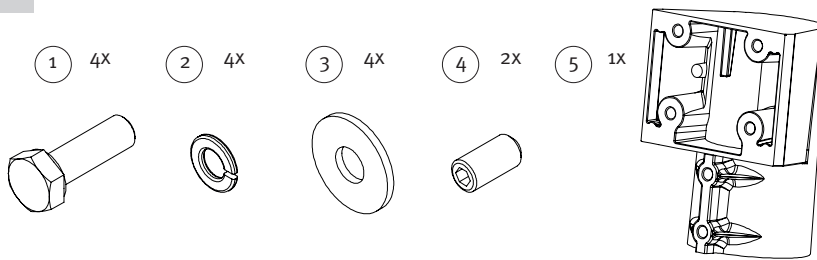

OMNIFLOOD

POLE MOUNT FIXATION
CEILING FIXATION

INSTALLATION INSTRUCTIONS

P3/P4

W2

60mm	Size 1	Size 3
A	661mm	712mm
B	335mm	506mm
C	157mm	167mm
Ø	60mm	60mm

76mm	Size 1	Size 3
A	690mm	743mm
B	335mm	506mm
C	121mm	131mm
Ø	76mm	76mm

P3

60mm

P4

76mm