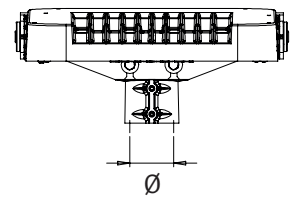

OMNIFLOOD

POLE MOUNT FIXATION
CEILING FIXATION

INSTALLATION INSTRUCTIONS

P3/P4

W2

60mm	Size 1	Size 3
A	661mm	712mm
B	335mm	506mm
C	157mm	167mm
Ø	60mm	60mm

76mm	Size 1	Size 3
A	690mm	743mm
B	335mm	506mm
C	121mm	131mm
Ø	76mm	76mm

P3

60mm

P4

76mm