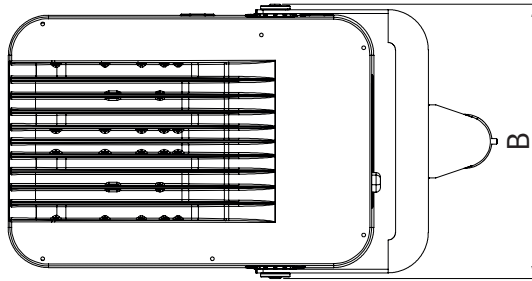

OMNIFLOOD

POLE MOUNT FIXATION
CEILING FIXATION

INSTALLATION INSTRUCTIONS

P3/P4

W2

60mm	Size 1	Size 3
A	661mm	712mm
B	335mm	506mm
C	157mm	167mm
Ø	60mm	60mm

76mm	Size 1	Size 3
A	690mm	743mm
B	335mm	506mm
C	121mm	131mm
Ø	76mm	76mm

P3

60mm

P4

76mm