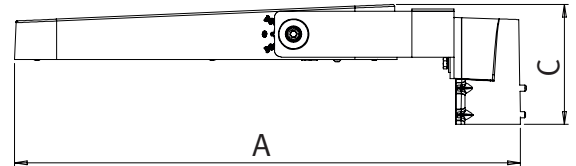

OMNIFLOOD

POLE MOUNT FIXATION
CEILING FIXATION

INSTALLATION INSTRUCTIONS

P3/P4

W2

60mm	Size 1	Size 3
A	661mm	712mm
B	335mm	506mm
C	157mm	167mm
Ø	60mm	60mm

76mm	Size 1	Size 3
A	690mm	743mm
B	335mm	506mm
C	121mm	131mm
Ø	76mm	76mm

P3

60mm

P4

76mm